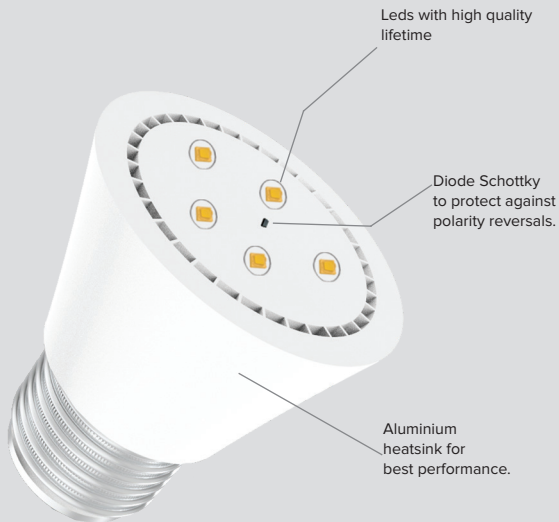

UNILEDBULB is the last generation high performance 12V/24V bulb.

UNILEDBULB is perfectly made for all uses (campervan, boating....)

With its LED technology, UNILEDBULB only consumes 3 or 6W for an equivalent restored power of 30 or 60W (depending on UNILEDBULB 3.24 or 6.24 model).

## HIGH-TECH CONSTRUCTION

LED Technology

Angle 200°

E27 base

IP33 For an indoor use

### Dimensions (mm)

Height	79 mm	112 mm
Diameter	44.5 mm	60 mm